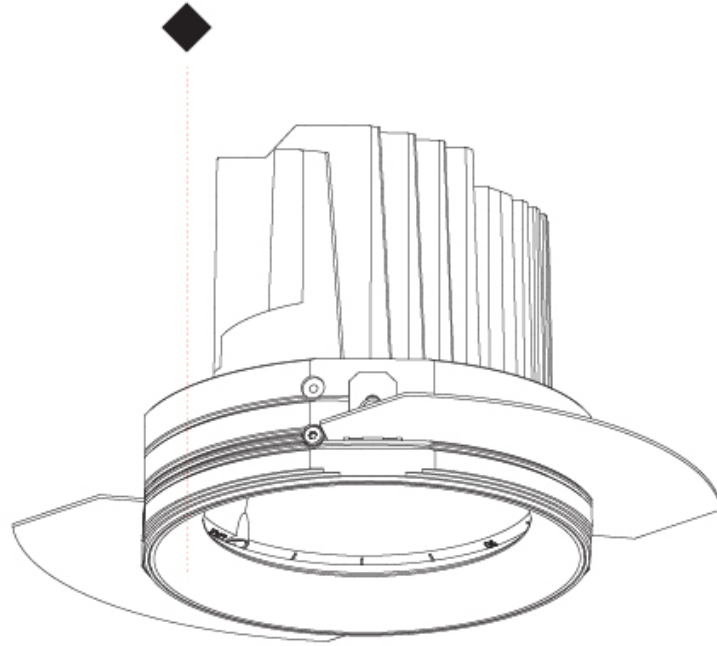

BIONIQ ROUND ADJUSTABLE TRIMLESS

A35188-

PROJECT	_____
TYPE	_____
SPECIFIER	_____
QUANTITY	_____
DATE	_____